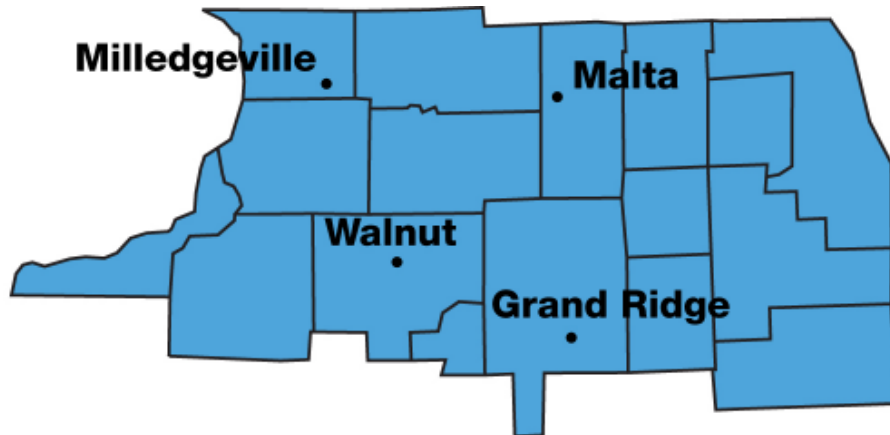

F.I.R.S.T. in Illinois North [ILNO]

Grand Ridge

Don & Ralph Walter

Malta

Steve Drendel

Milledgeville

Steve Hollewell

Walnut

SEED TRT KEY: A - Allegiance, AM - ApronMaxx, AP - ApronXL, CM - CruiserMaxx, E - Excaliber, G - Gaucho, PO - PunchOut, SG - Sure Gro, SGD - SoyGard, T - Trilex